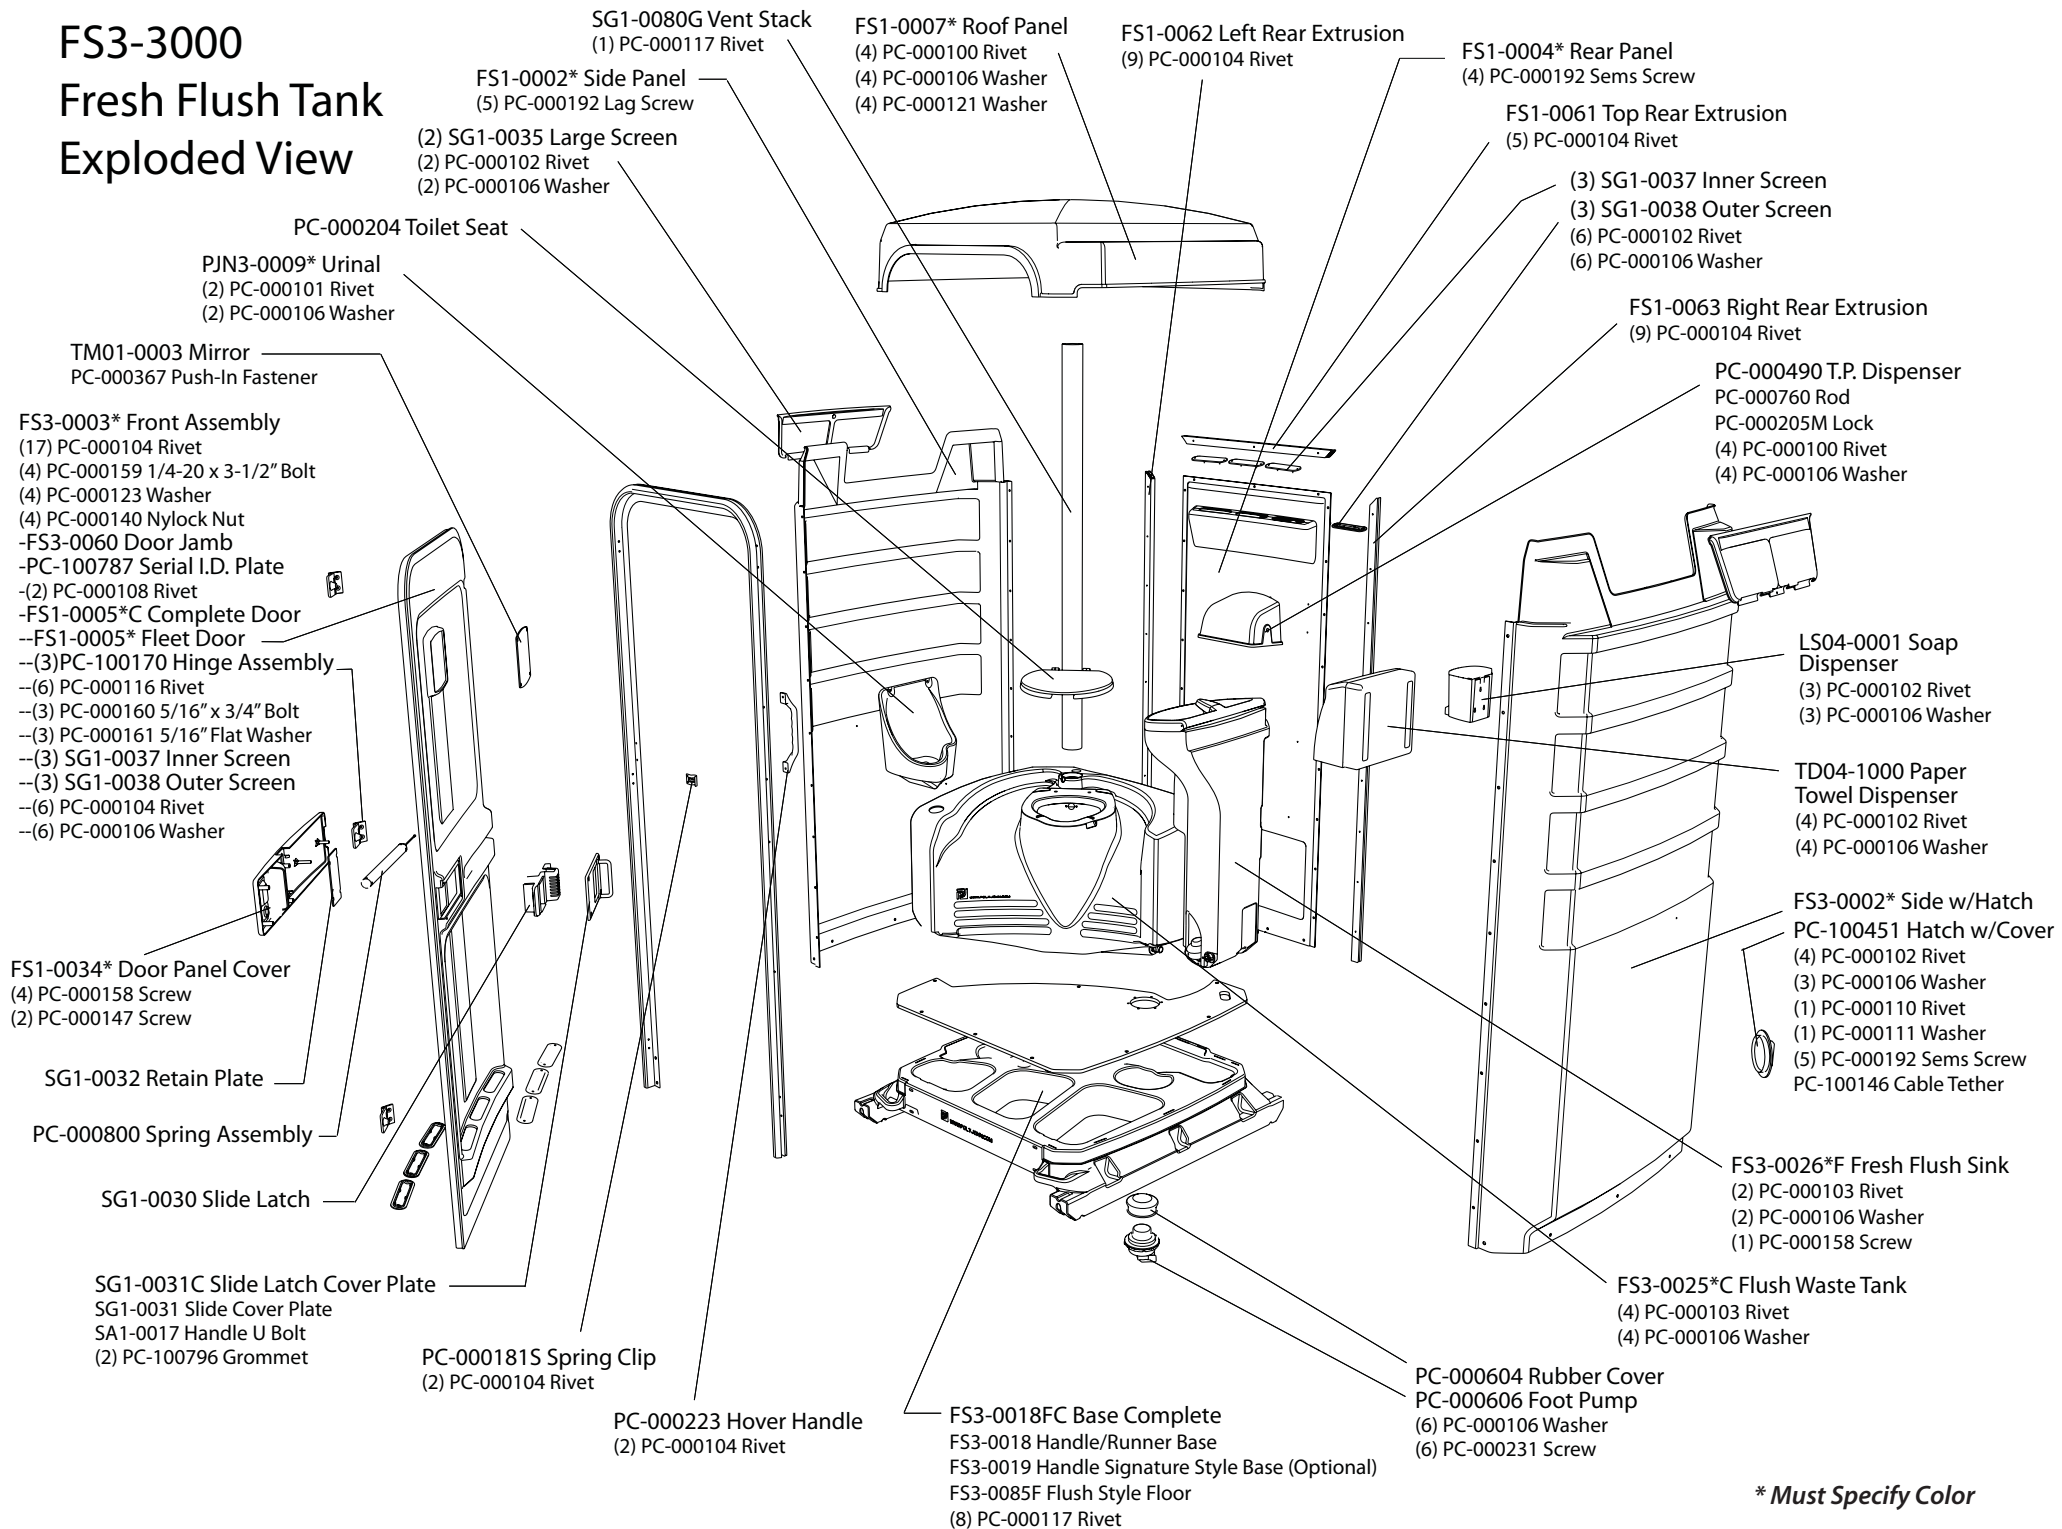

# FS3-3000 Fresh Flush Tank Exploded View

*\* Must Specify Color*