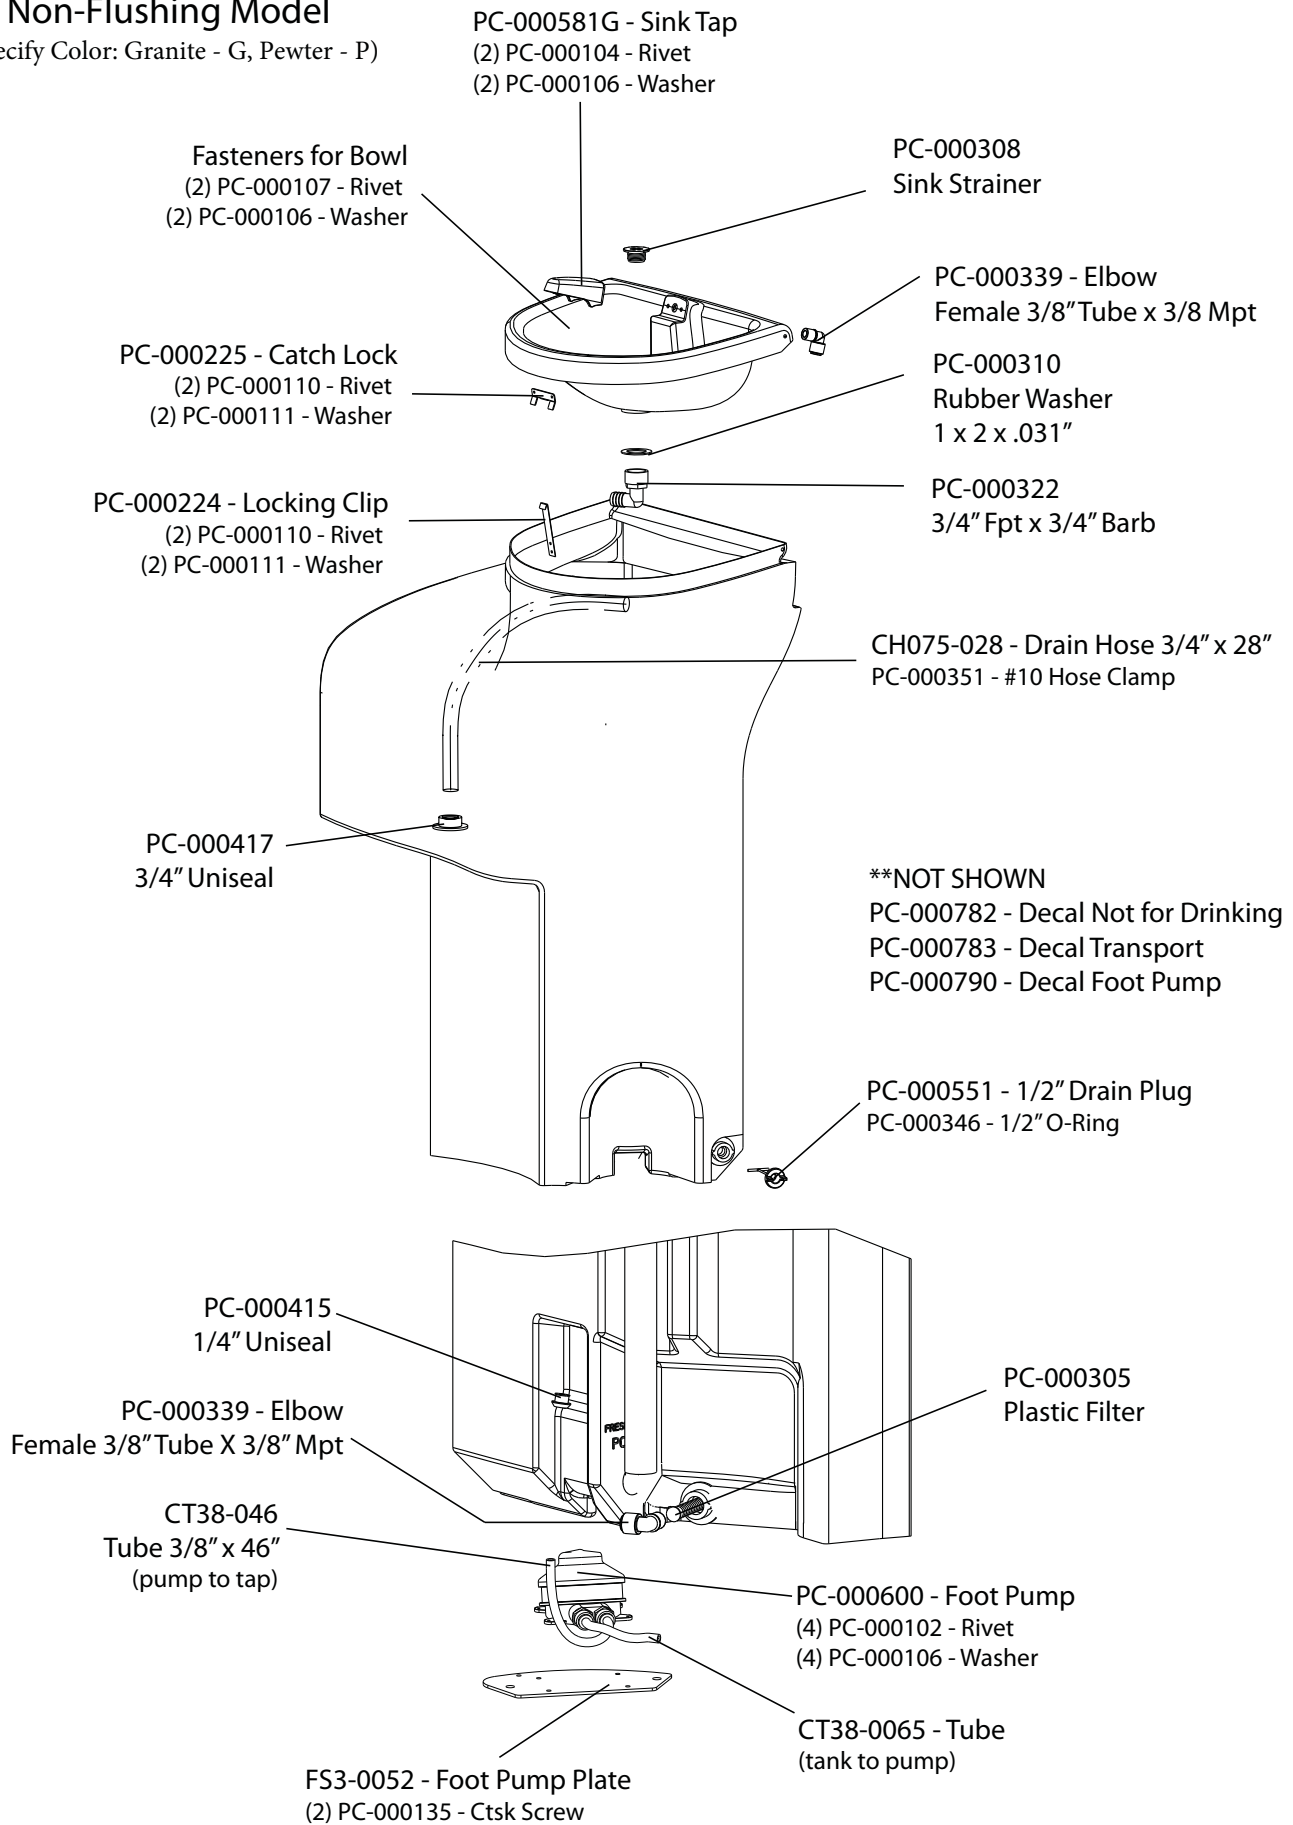

FS3-0026_ - Fleet Sink Non-Flushing Model

(Specify Color: Granite - G, Pewter - P)

FS3-0026_F - Fleet Sink Flushing Model

(Specify Color: Granite - G, Pewter - P)

****NOT SHOWN**

- PC-000782 - Decal Not for Drinking
- PC-000783 - Decal Transport
- PC-000790 - Decal Foot Pump