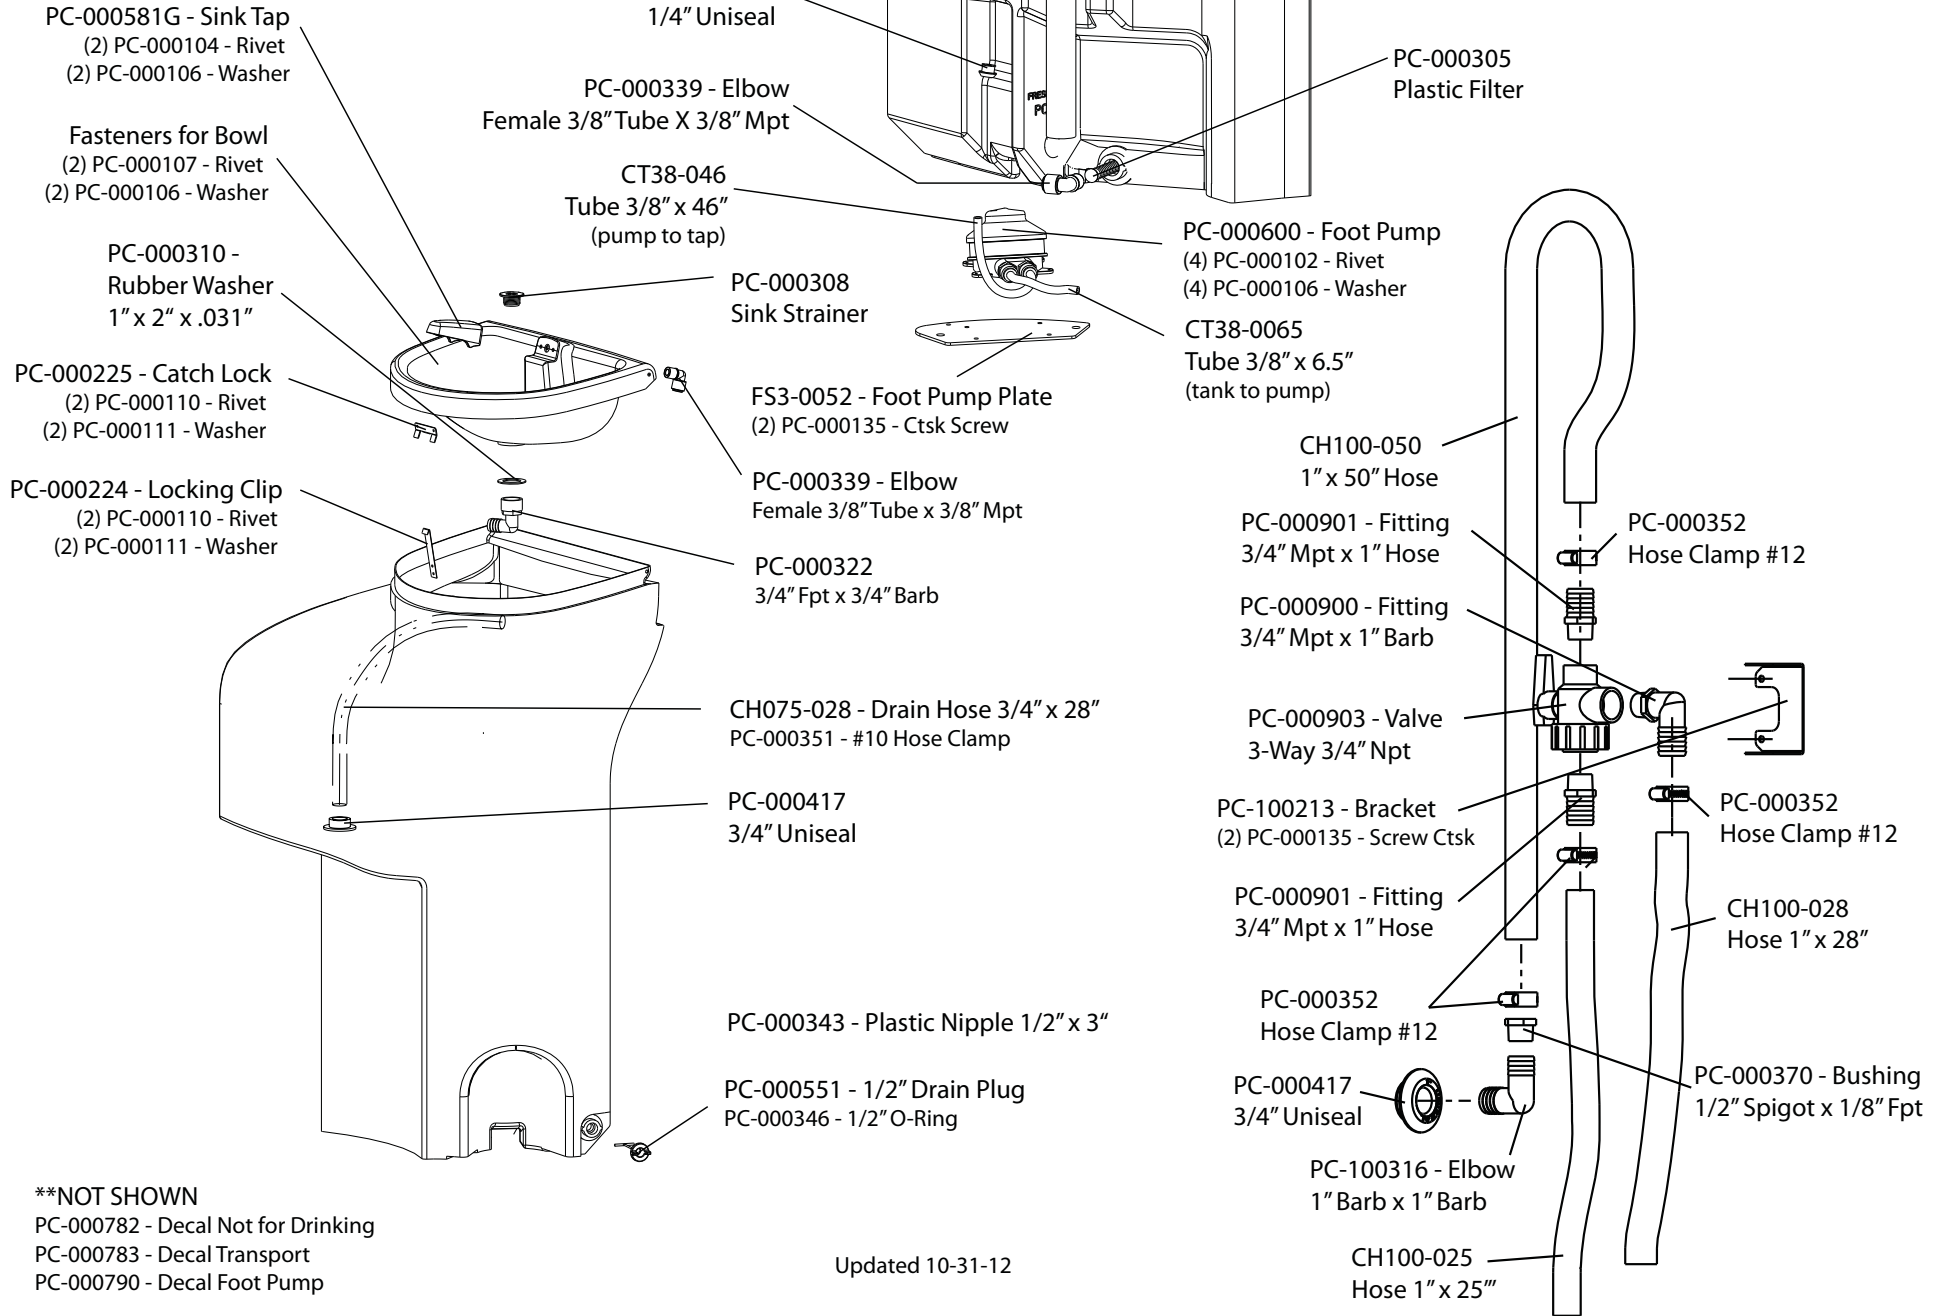

FS3-0026_ - Fleet Sink Non-Flushing Model

(Specify Color: Granite - G, Pewter - P)

FS3-0026_F - Fleet Sink Flushing Model

(Specify Color: Granite - G, Pewter - P)

****NOT SHOWN**

- PC-000782 - Decal Not for Drinking
- PC-000783 - Decal Transport
- PC-000790 - Decal Foot Pump