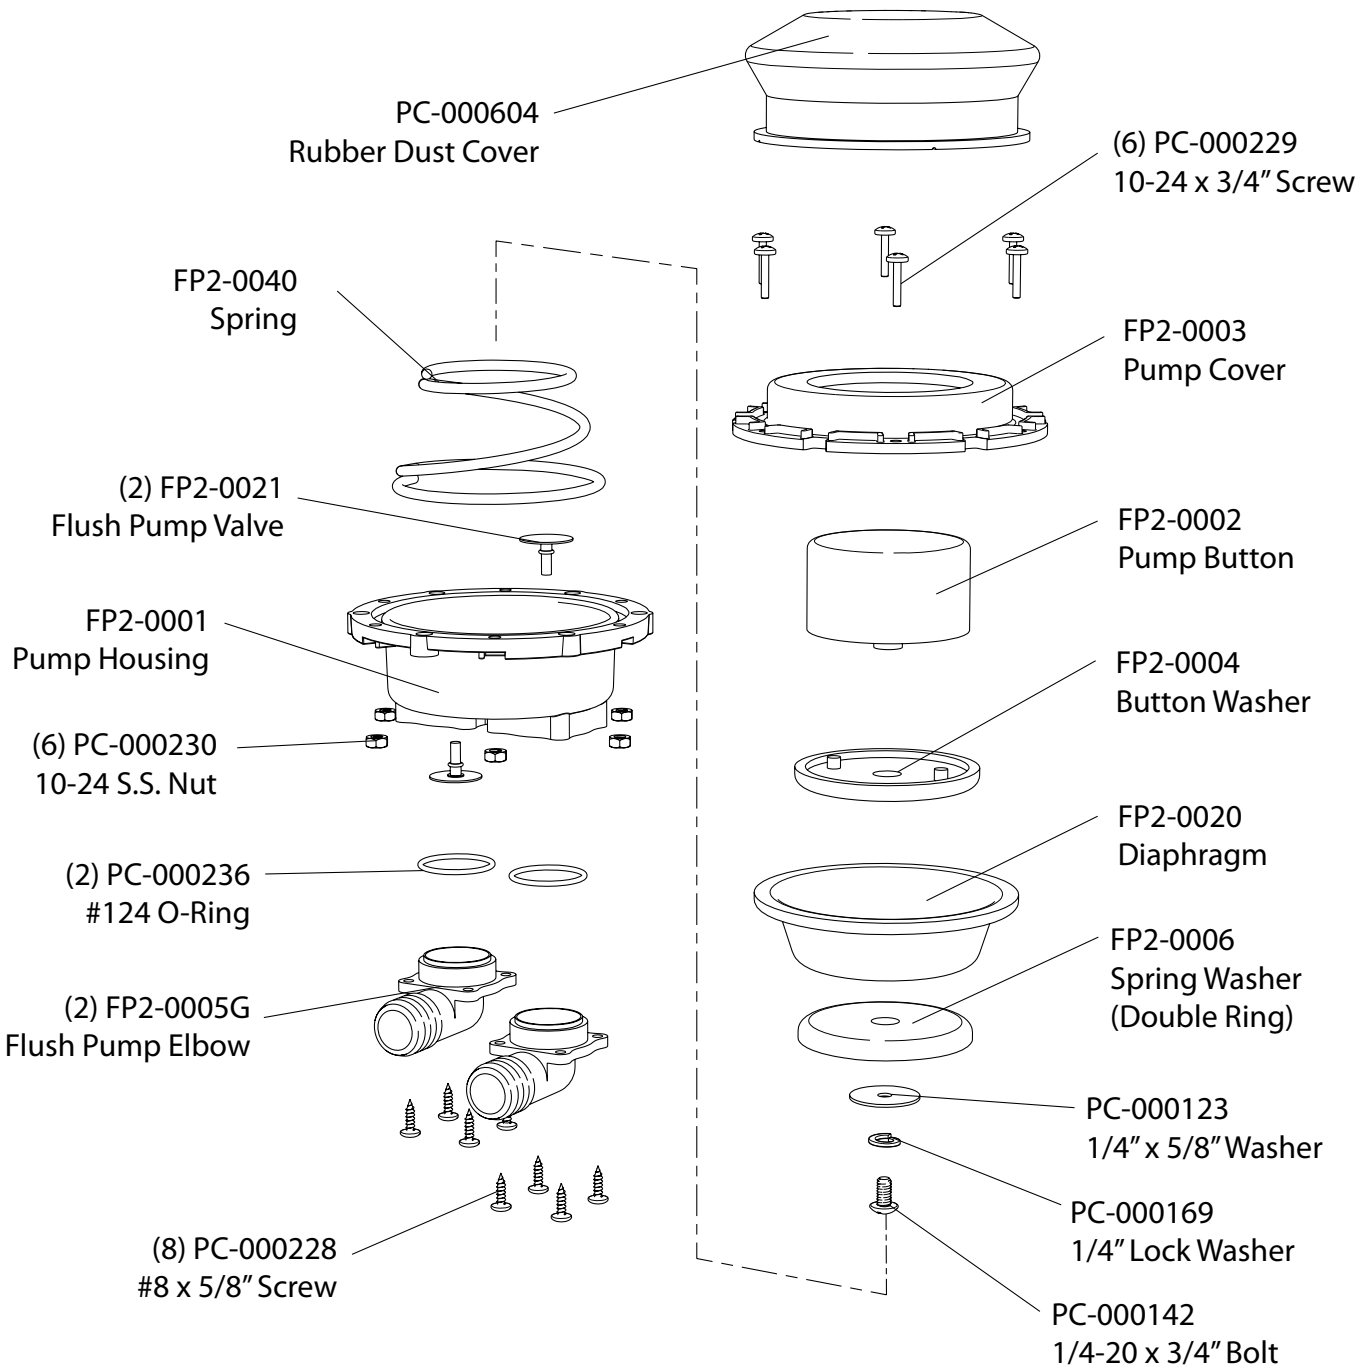

PC-000603/606 Flush Pump Exploded Parts View

Not Shown

(6) PC-000106 - Mounting Washers

(6) PC-000231 - 10-24 x 1-1/2" Mounting Screw

June 2013