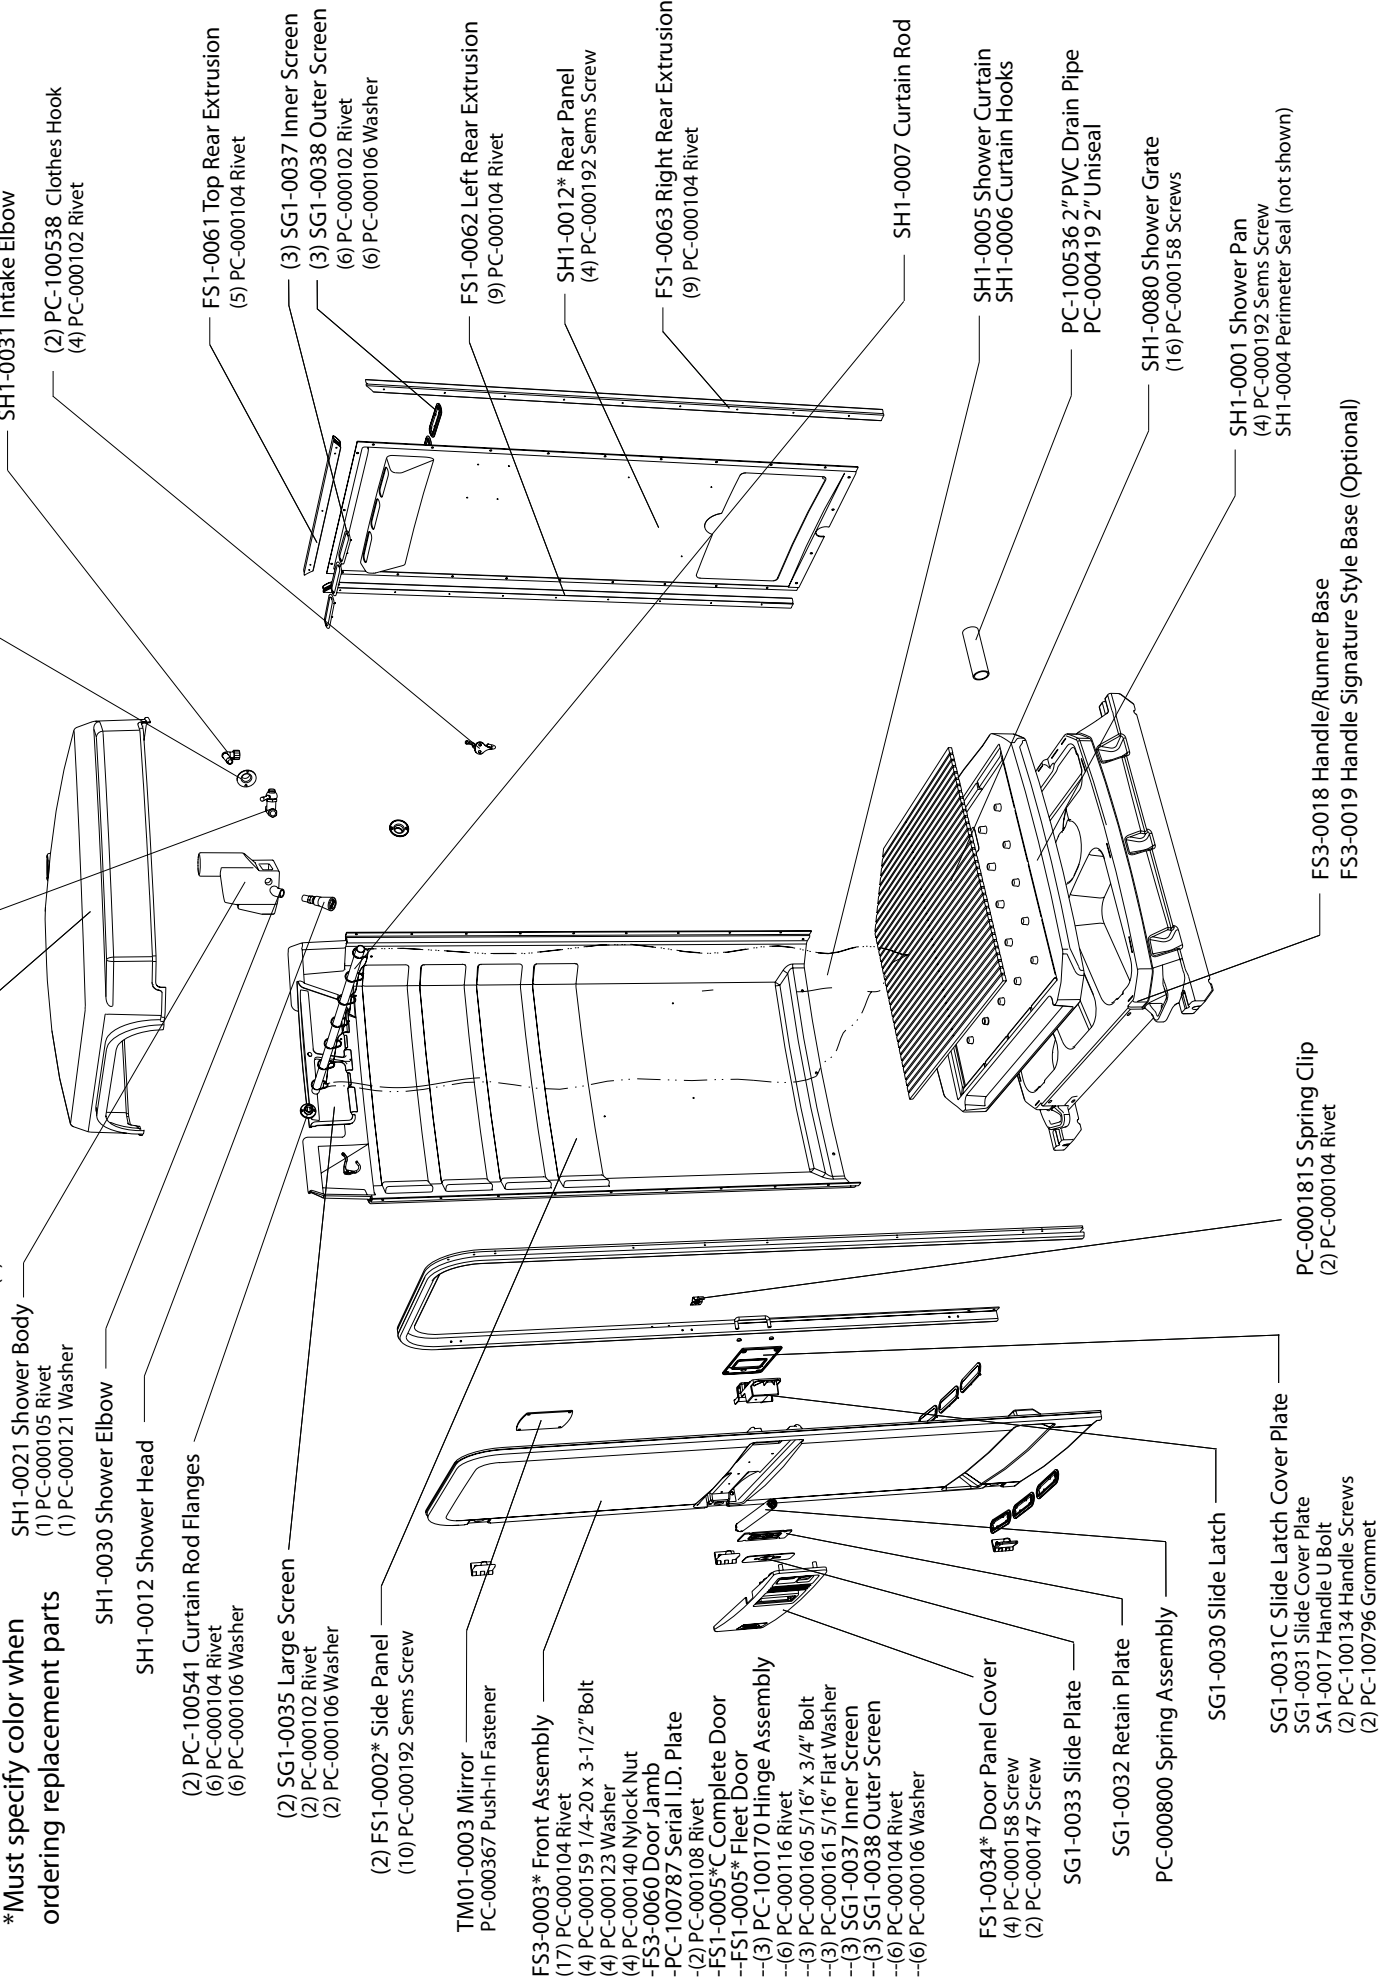

SH1-1000 Cold Shower

Parts Listing

*Must specify color when ordering replacement parts

SH1-0031 Intake Elbow
(2) PC-100538 Clothes Hook
(4) PC-000102 Rivet

SH1-0021 Shower Body
(1) PC-000105 Rivet
(1) PC-000121 Washer

SH1-0030 Shower Elbow

SH1-0012 Shower Head

(2) PC-100541 Curtain Rod Flanges
(6) PC-000104 Rivet
(6) PC-000106 Washer

(2) SG1-0035 Large Screen
(2) PC-000102 Rivet
(2) PC-000106 Washer

(2) F51-0002* Side Panel
(10) PC-000192 Sems Screw

TM01-0003 Mirror
PC-000367 Push-in Fastener

FS3-0003* Front Assembly
(17) PC-000104 Rivet
(4) PC-000159 1/4-20 x 3-1/2" Bolt
(4) PC-000123 Washer
(4) PC-000140 Nylock Nut
-FS3-0060 Door Jamb
-PC-100787 Serial I.D. Plate
(2) PC-000108 Rivet
--F51-0005*C Complete Door
--F51-0005*C Fleet Door
--(3) PC-100170 Hinge Assembly
--(6) PC-000116 Rivet
--(3) PC-000160 5/16" x 3/4" Bolt
--(3) PC-000161 5/16" Flat Washer
--(3) SG1-0037 Inner Screen
--(3) SG1-0038 Outer Screen
--(6) PC-000104 Rivet
--(6) PC-000106 Washer

F51-0004* Door Panel Cover
(4) PC-000158 Screw
(2) PC-000147 Screw

SG1-0033 Slide Plate

SG1-0032 Retain Plate

PC-000800 Spring Assembly

SG1-0030 Slide Latch

SG1-0031C Slide Latch Cover Plate
SG1-0031 Slide Cover Plate
SA1-0017 Handle U Bolt
(2) PC-100134 Handle Screws
(2) PC-100796 Grommet