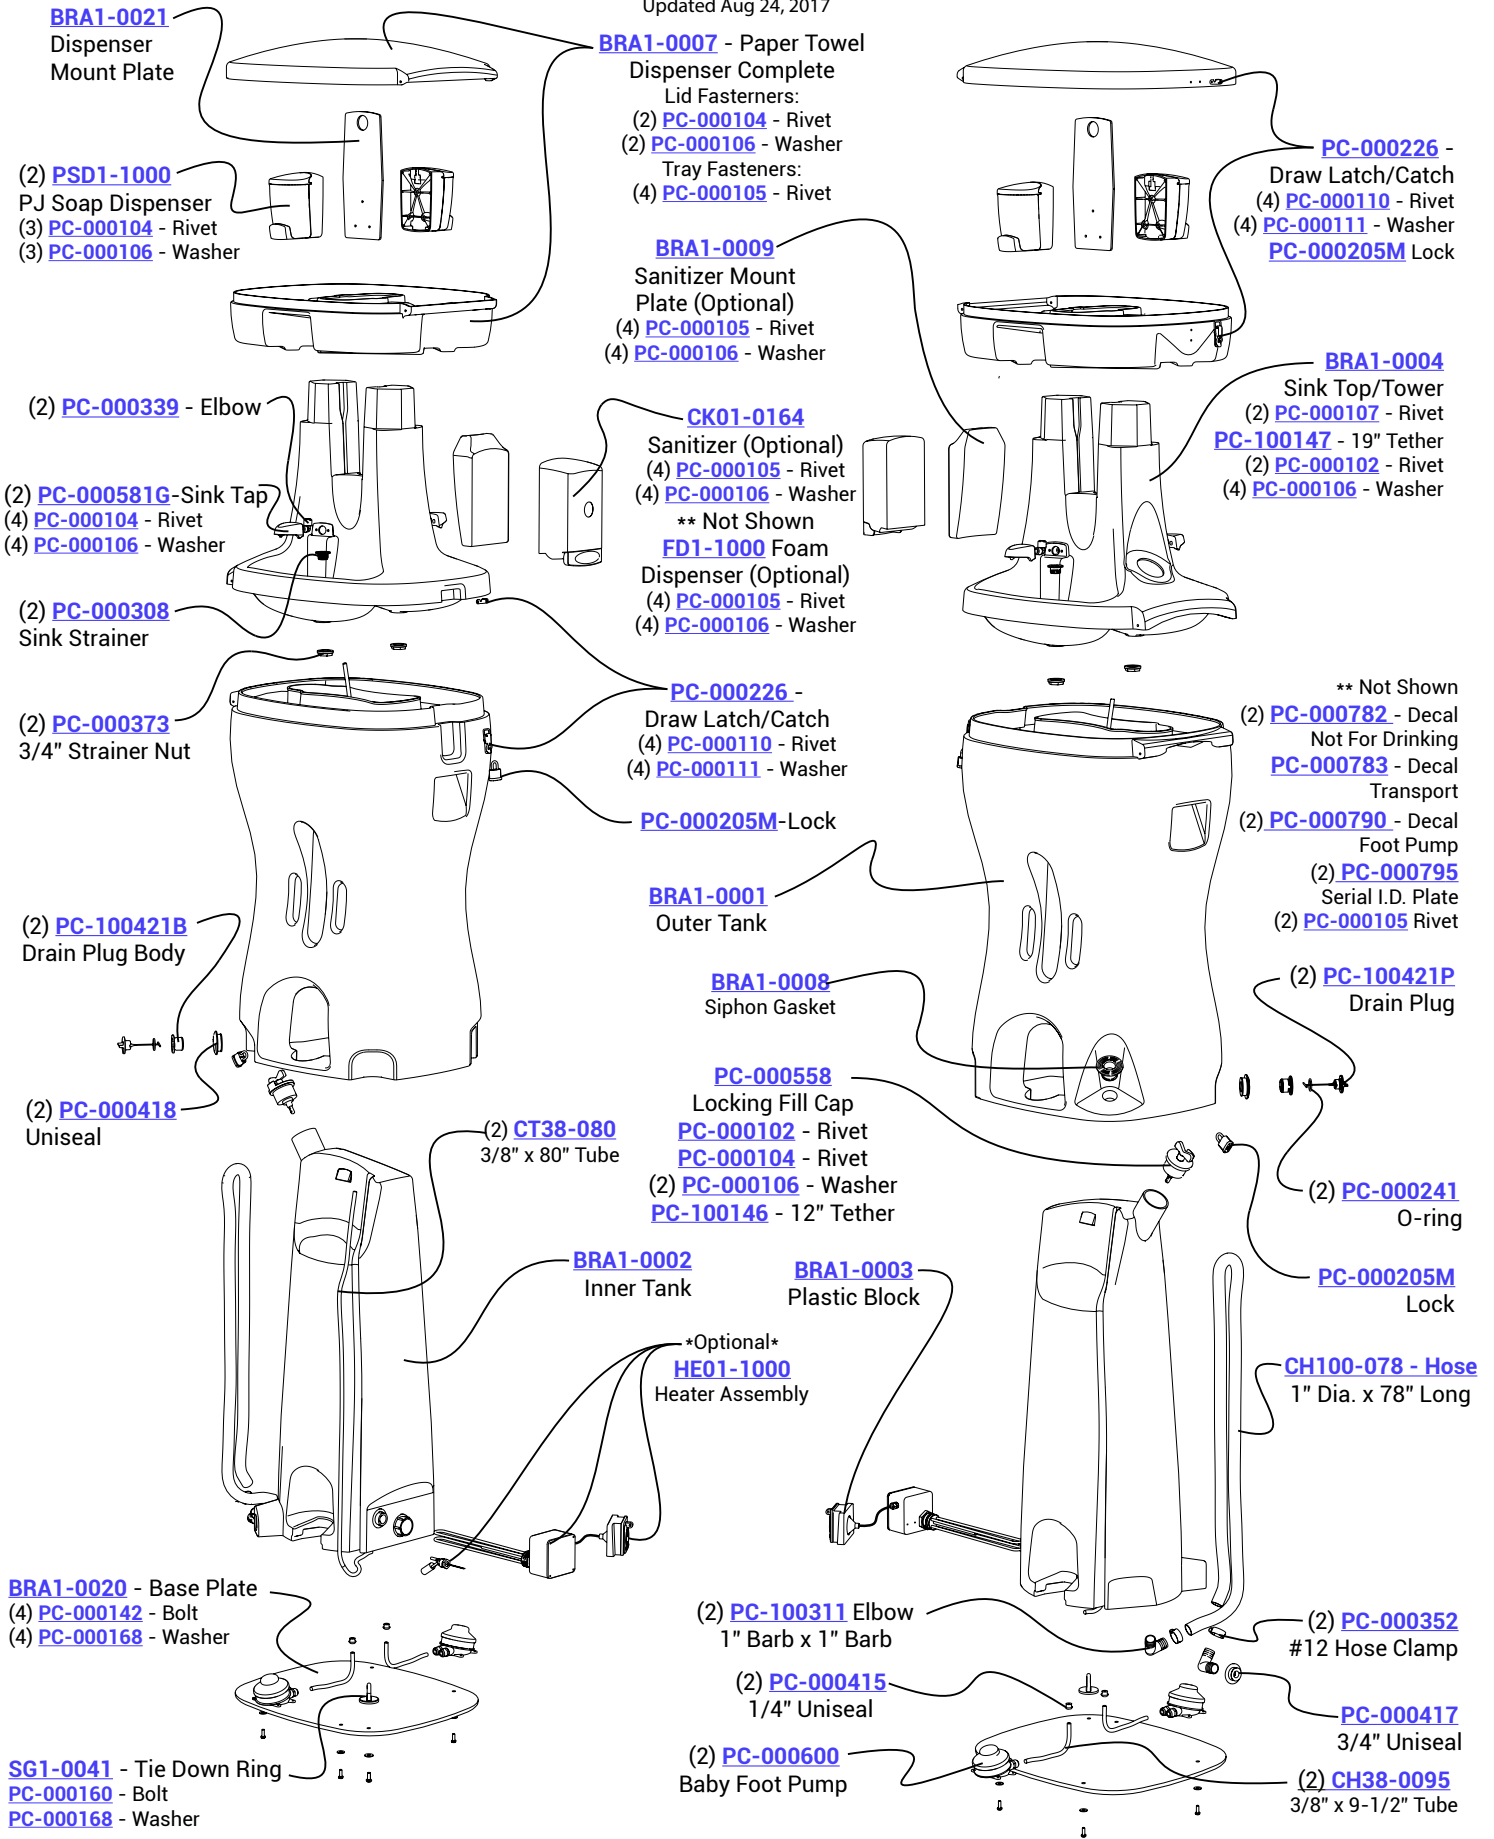

Bravo Sink - BRA1-1000/2000 (cold/heated)

Updated Aug 24, 2017

HE01-1000 Heating Element Assembly Parts

PSD1-1000 - PARTS DIAGRAM