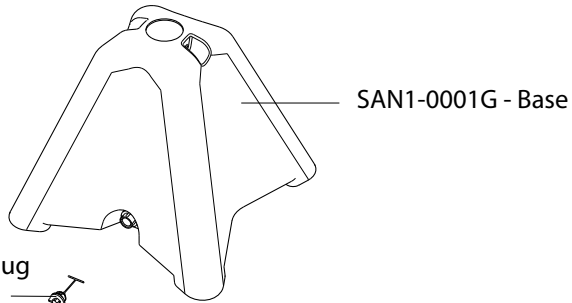

SAN1-0004G -
Foam Dispenser Holder
(2) PC-000158 -
Self-Tapping Screws

(4) FD1-1000 -
Hand Foam Dispenser
(16) PC-000105 - Rivet
(16) PC-000106 - Washer

SAN1-0005 -
Dispensing Pipe

PC-000762 -
Locking Rod

PC-000205M - Lock

SAN1-0001G - Base

PC-000554 - 1" Plug
Gray w/Tether
(1) PC-000345 - O-Ring